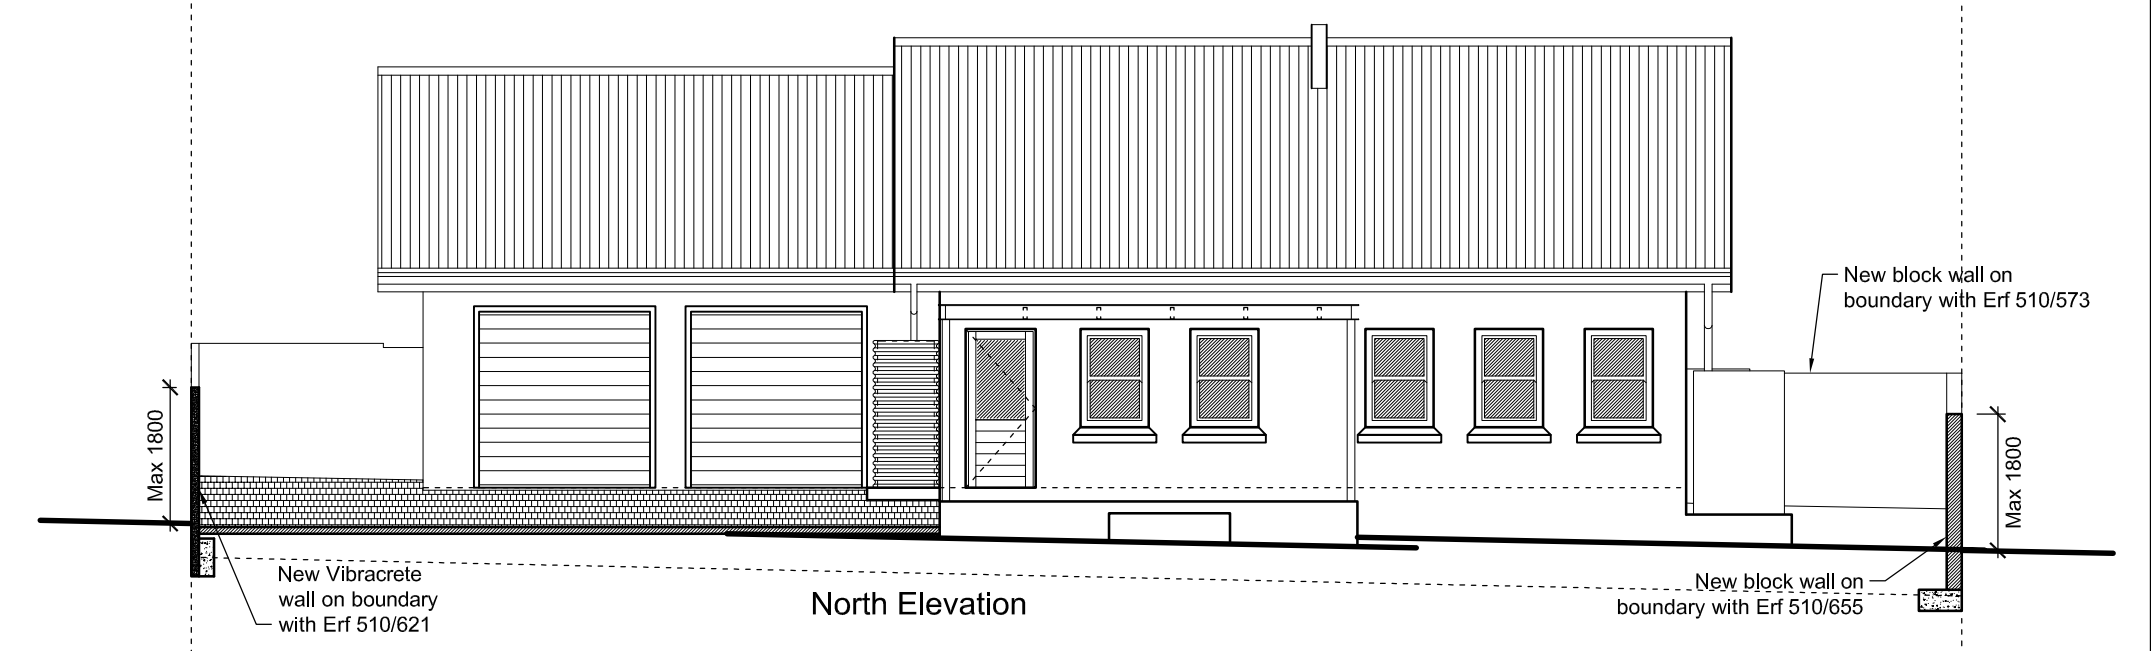

South Elevation

West Elevation

East Elevation

North Elevation

For Construction

26 Blumenhof  
Blersch street  
Stellenbosch  
7600

Tel: 082 952 0528  
Fax: 086 660 8773  
isebeau@beautech.co.za

Project: <b>New House at 29 Tiobelle Crescent Erf 510/572, James Town For Mr van Rhyn</b>	
Drawing Name: <b>Elevations</b>	
Drawing No: <b>STI 510 572 002</b>	
Date: <b>11 January 2016</b>	Scale: <b>1:100</b>
Drawn By: <b>I.Marais</b>	SACAP No: <b>D 1574</b>