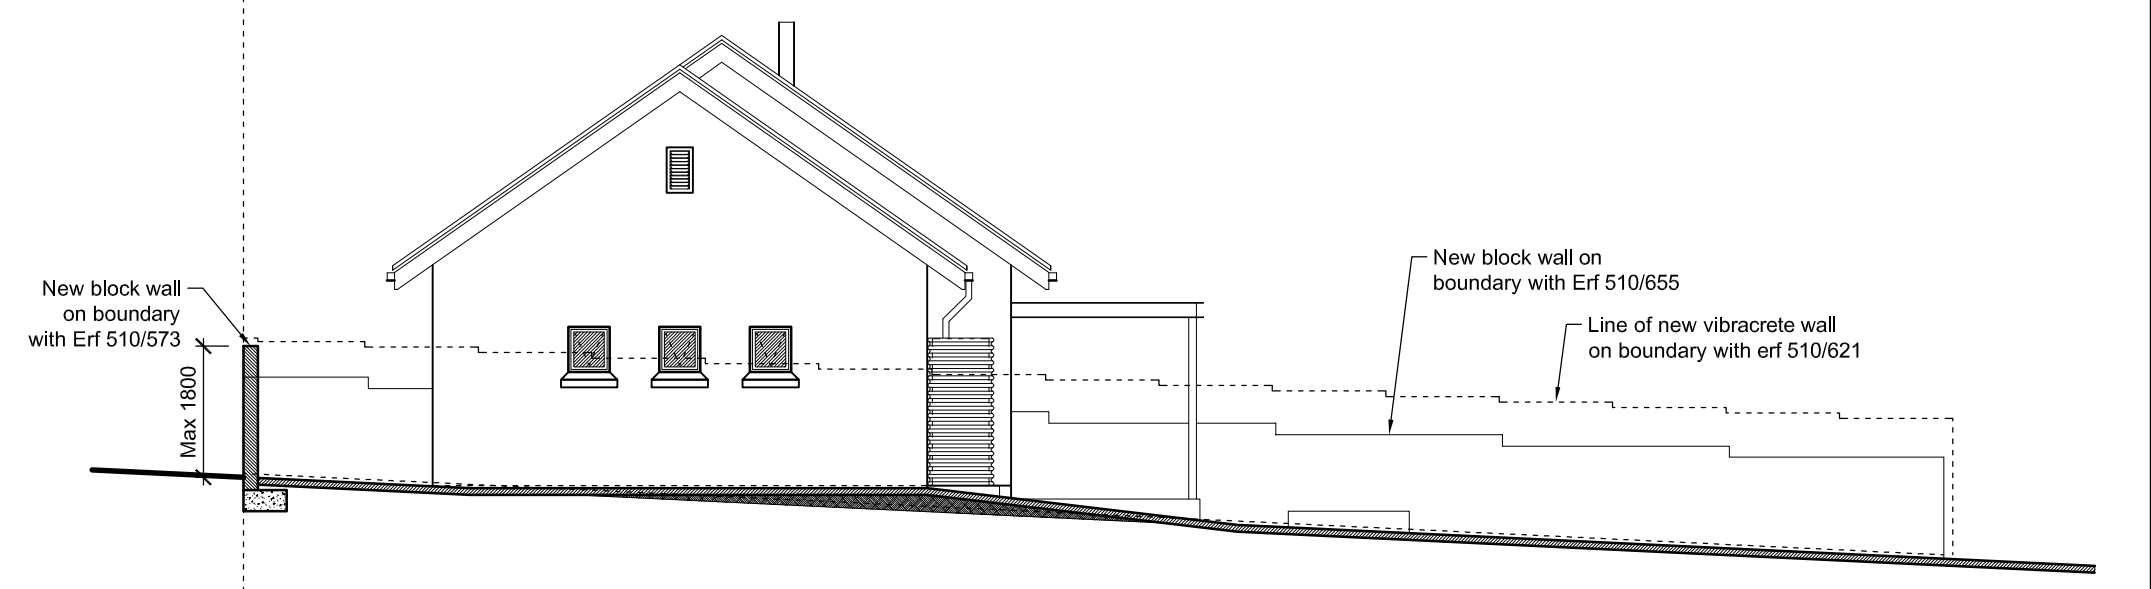

South Elevation

West Elevation

East Elevation

North Elevation

For Construction

26 Blumenhof  
Blersch street  
Stellenbosch  
7600

Tel: 082 952 0528  
Fax: 086 660 8773  
isebeau@beautech.co.za

Project: <b>New House at 29 Tiobelle Crescent Erf 510/572, James Town For Mr van Rhyn</b>	
Drawing Name: <b>Elevations</b>	
Drawing No: <b>STI 510 572 002</b>	
Date: <b>11 January 2016</b>	Scale: <b>1:100</b>
Drawn By: <b>I.Marais</b>	SACAP No: <b>D 1574</b>