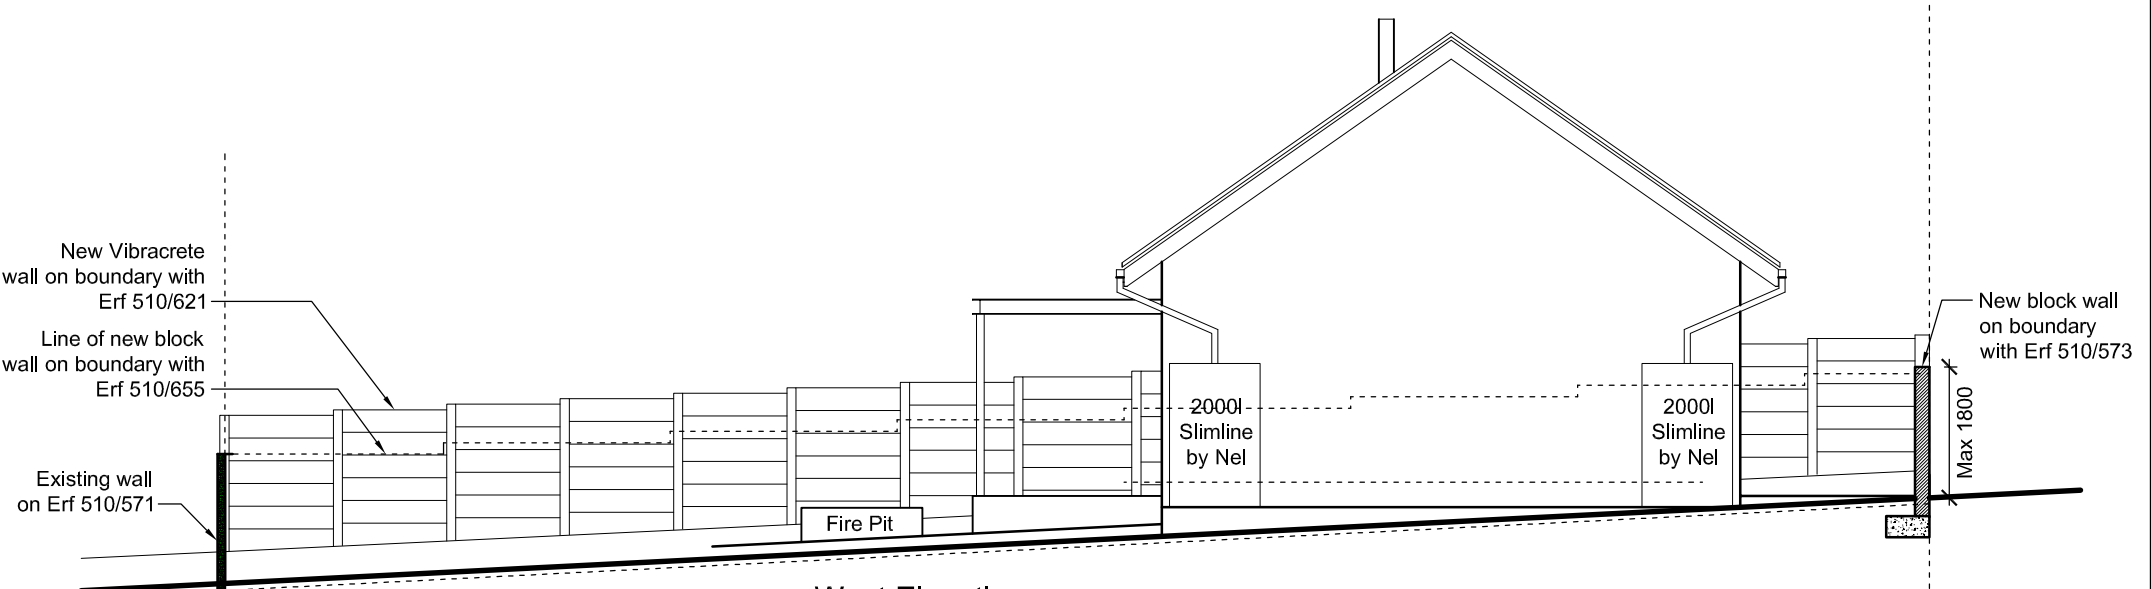

South Elevation

West Elevation

East Elevation

North Elevation

For Construction

26 Blumenhof  
Blersch street  
Stellenbosch  
7600

Tel: 082 952 0528  
Fax: 086 660 8773  
isebeau@beautech.co.za

Project: <b>New House at 29 Tiobelle Crescent Erf 510/572, James Town For Mr van Rhyn</b>	
Drawing Name: <b>Elevations</b>	
Drawing No: <b>STI 510 572 002</b>	
Date: <b>11 January 2016</b>	Scale: <b>1:100</b>
Drawn By: <b>I.Marais</b>	SACAP No: <b>D 1574</b>